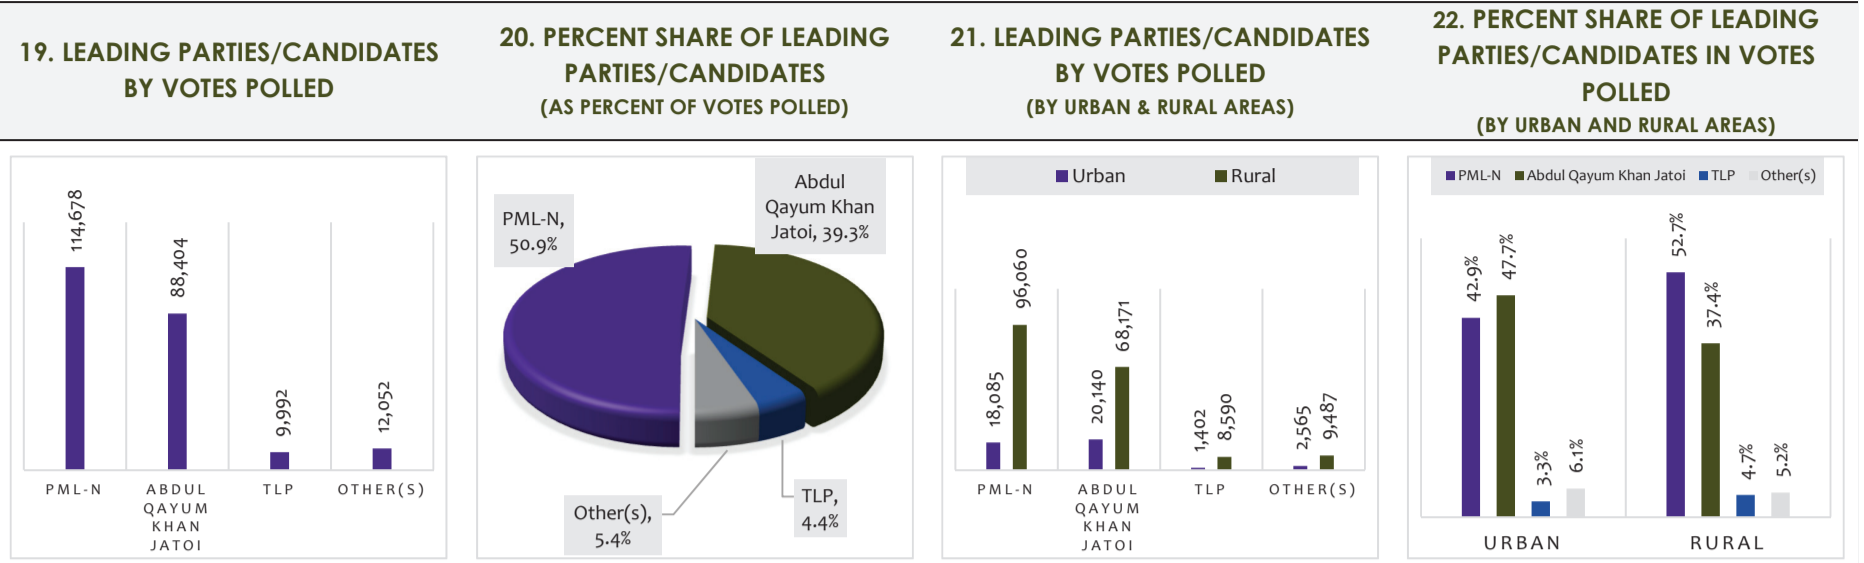

NA-178

Muzaffargarh-IV

Demographic Composition

Predominantly Rural

Population	Registered Voters	Rank by Voters
876,715	428,612	199
Polling Stations	Polling Booths	Candidates
281	818	10
Votes Polled	Turnout	Rank by Turnout
233,059	54.4%	61
Winner	Winner Party	Win Category
Aamir Talal Khan	PML-N	One Way Race

1. VOTERS, POLLING STATIONS AND CANDIDATES: GENDER AND DEMOGRAPHIC DYNAMIC

2. VOTES POLLED AND TURNOUT: GENDER AND DEMOGRAPHIC DYNAMIC

2.1. OVERALL TRENDS

2.2. POLLING STATION-LEVEL TRENDS

3. TRENDS IN PARTY VOTE AND SEATS

3.1. OVERALL TRENDS

3.2. POLLING STATION-LEVEL TRENDS

4. MARGIN OF VICTORY (MOV), INVALID & POSTAL BALLOTS, COMPARATIVE VOTES POLLED AND RESULTS

4.1. INVALID VOTES: POLLING STATION LEVEL TRENDS

4.2. LEVEL OF REPRESENTATION, POSTAL BALLOTS & INVALID VOTES: CONSTITUENCY LEVEL TRENDS