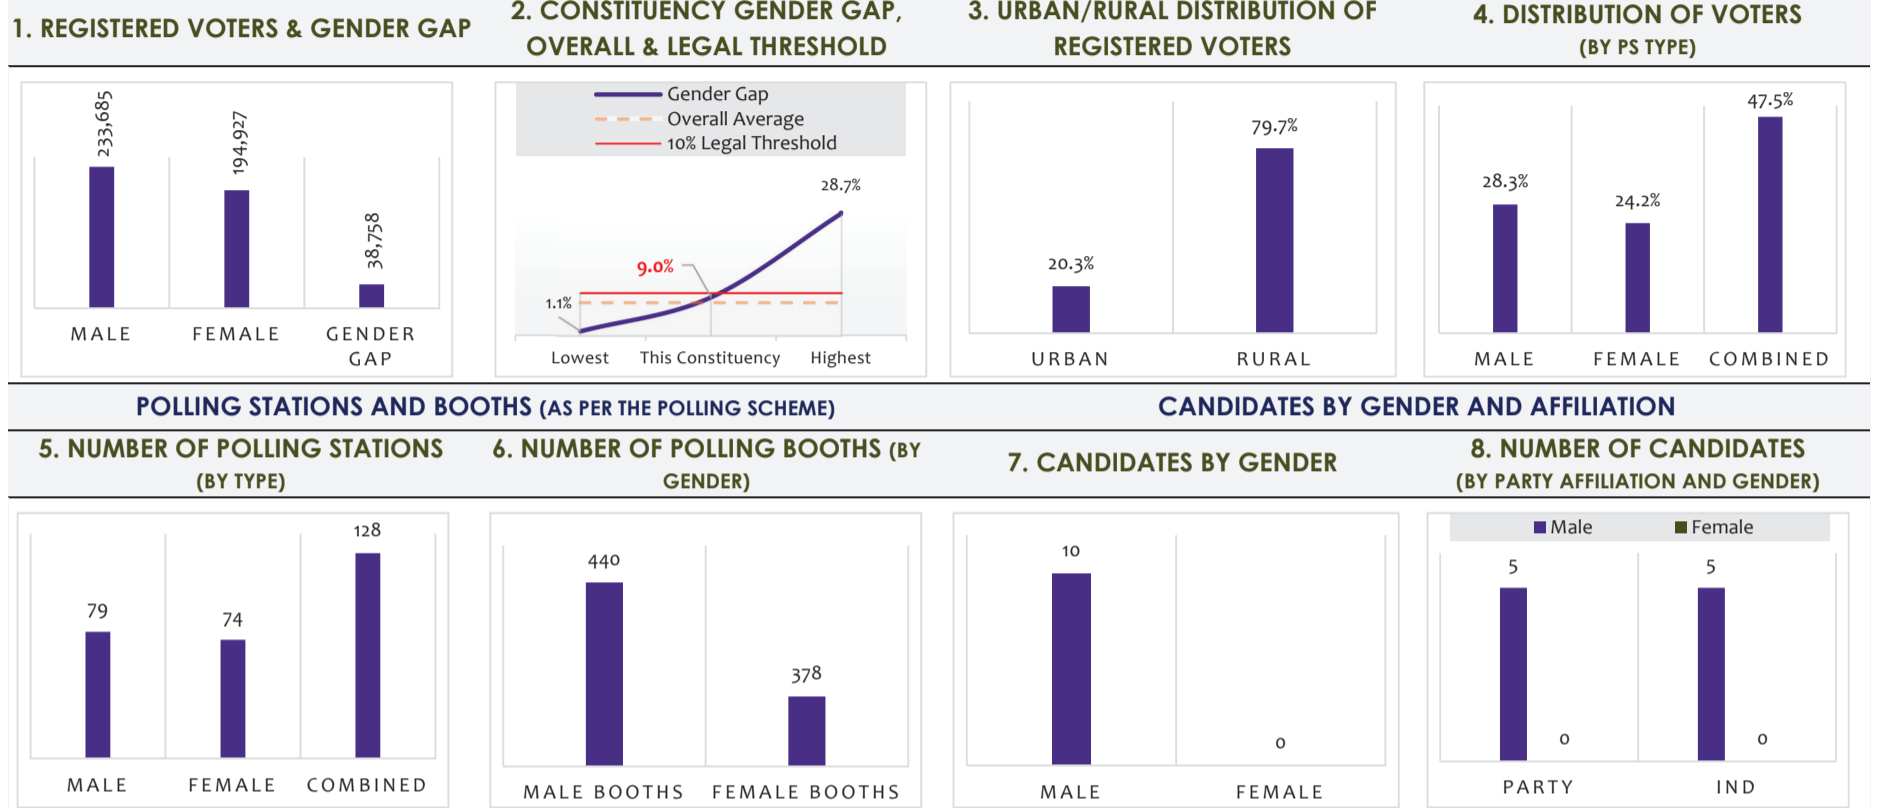

NA-178

Muzaffargarh-IV

Demographic Composition

Predominantly Rural

Population	Registered Voters	Rank by Voters
876,715	428,612	199
Polling Stations	Polling Booths	Candidates
281	818	10
Votes Polled	Turnout	Rank by Turnout
233,059	54.4%	61
Winner	Winner Party	Win Category
Aamir Talal Khan	PML-N	One Way Race

1. VOTERS, POLLING STATIONS AND CANDIDATES: GENDER AND DEMOGRAPHIC DYNAMIC

2. VOTES POLLED AND TURNOUT: GENDER AND DEMOGRAPHIC DYNAMIC

2.1. OVERALL TRENDS

2.2. POLLING STATION-LEVEL TRENDS

3. TRENDS IN PARTY VOTE AND SEATS