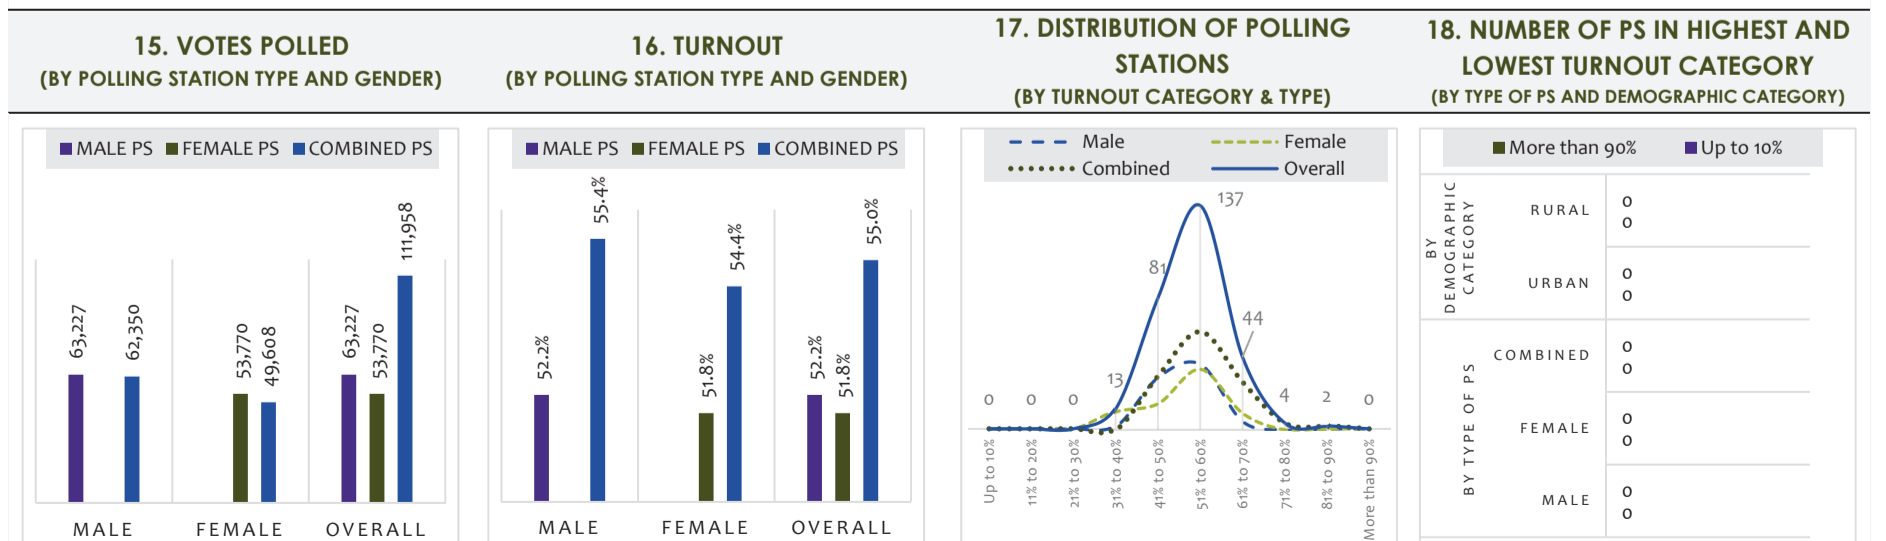

1. VOTERS, POLLING STATIONS AND CANDIDATES: GENDER AND DEMOGRAPHIC DYNAMIC

2. VOTES POLLED AND TURNOUT: GENDER AND DEMOGRAPHIC DYNAMIC

2.1. OVERALL TRENDS

2.2. POLLING STATION-LEVEL TRENDS

3. TRENDS IN PARTY VOTE AND SEATS

3.1. OVERALL TRENDS

3.2. POLLING STATION-LEVEL TRENDS

4. MARGIN OF VICTORY (MOV), INVALID & POSTAL BALLOTS, COMPARATIVE VOTES POLLED AND RESULTS

4.1. INVALID VOTES: POLLING STATION LEVEL TRENDS

4.2. LEVEL OF REPRESENTATION, POSTAL BALLOTS & INVALID VOTES: CONSTITUENCY LEVEL TRENDS