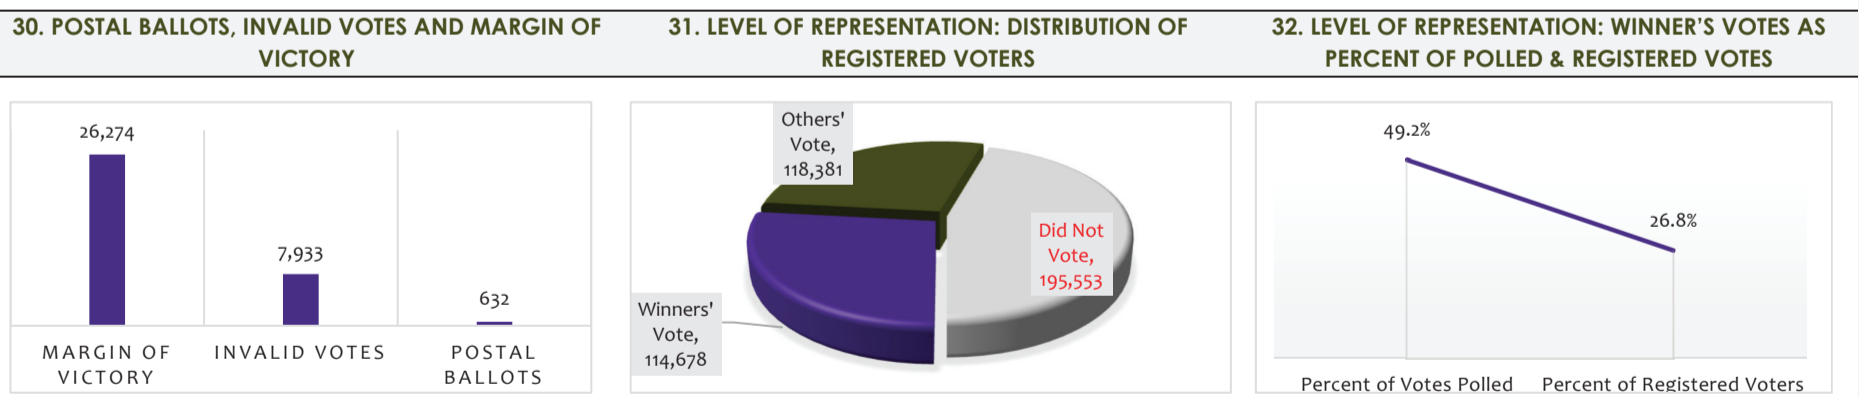

1. VOTERS, POLLING STATIONS AND CANDIDATES: GENDER AND DEMOGRAPHIC DYNAMIC

2. VOTES POLLED AND TURNOUT: GENDER AND DEMOGRAPHIC DYNAMIC

2.1. OVERALL TRENDS

2.2. POLLING STATION-LEVEL TRENDS

3. TRENDS IN PARTY VOTE AND SEATS

3.1. OVERALL TRENDS

3.2. POLLING STATION-LEVEL TRENDS

4. MARGIN OF VICTORY (MOV), INVALID & POSTAL BALLOTS, COMPARATIVE VOTES POLLED AND RESULTS

4.1. INVALID VOTES: POLLING STATION LEVEL TRENDS

4.2. LEVEL OF REPRESENTATION, POSTAL BALLOTS & INVALID VOTES: CONSTITUENCY LEVEL TRENDS