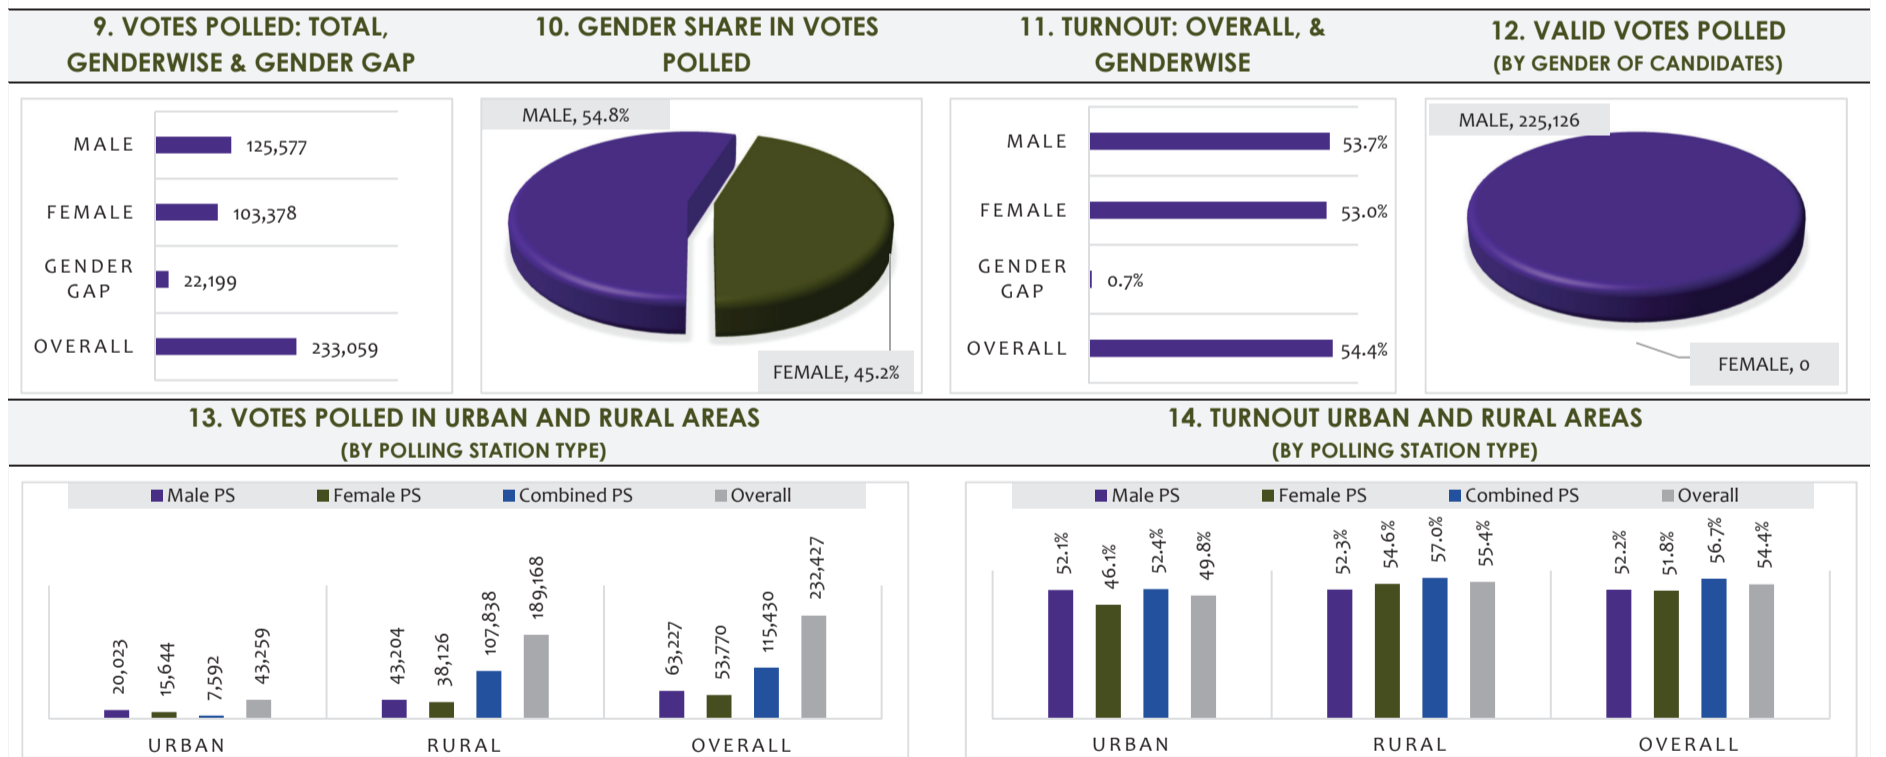

NA-178

Muzaffargarh-IV

Demographic Composition

Predominantly Rural

Population	Registered Voters	Rank by Voters
876,715	428,612	199
Polling Stations	Polling Booths	Candidates
281	818	10
Votes Polled	Turnout	Rank by Turnout
233,059	54.4%	61
Winner	Winner Party	Win Category
Aamir Talal Khan	PML-N	One Way Race

1. VOTERS, POLLING STATIONS AND CANDIDATES: GENDER AND DEMOGRAPHIC DYNAMIC

2. VOTES POLLED AND TURNOUT: GENDER AND DEMOGRAPHIC DYNAMIC

2.1. OVERALL TRENDS

2.2. POLLING STATION-LEVEL TRENDS

3. TRENDS IN PARTY VOTE AND SEATS