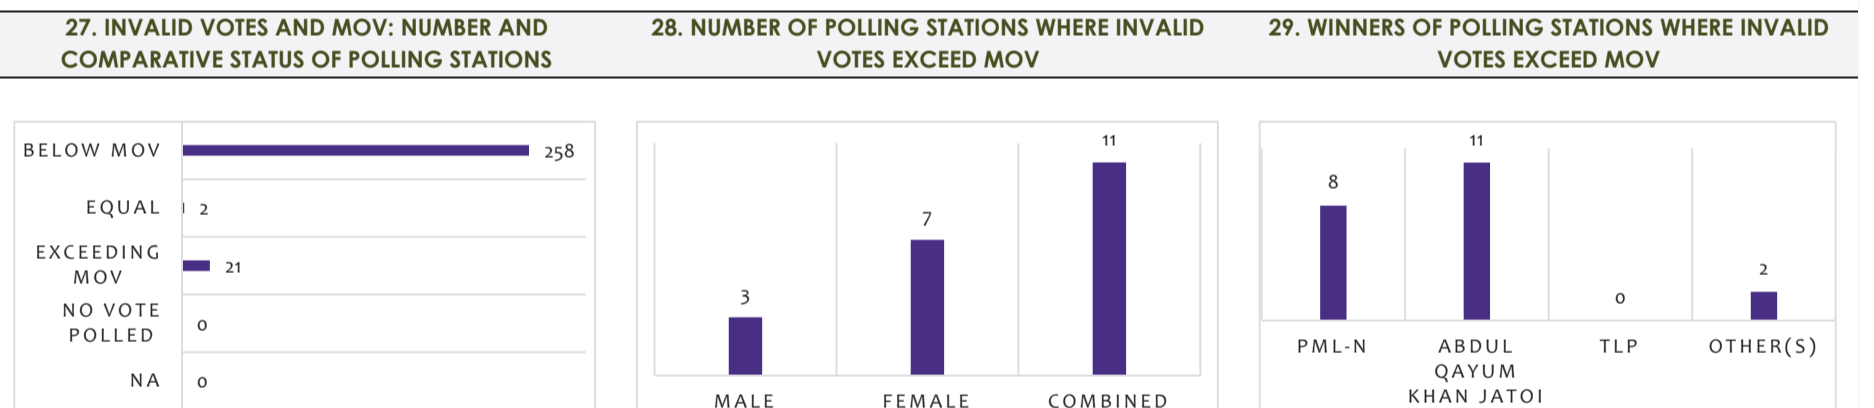

1. VOTERS, POLLING STATIONS AND CANDIDATES: GENDER AND DEMOGRAPHIC DYNAMIC

2. VOTES POLLED AND TURNOUT: GENDER AND DEMOGRAPHIC DYNAMIC

2.1. OVERALL TRENDS

2.2. POLLING STATION-LEVEL TRENDS

3. TRENDS IN PARTY VOTE AND SEATS

3.1. OVERALL TRENDS

3.2. POLLING STATION-LEVEL TRENDS

4. MARGIN OF VICTORY (MOV), INVALID & POSTAL BALLOTS, COMPARATIVE VOTES POLLED AND RESULTS

4.1. INVALID VOTES: POLLING STATION LEVEL TRENDS

4.2. LEVEL OF REPRESENTATION, POSTAL BALLOTS & INVALID VOTES: CONSTITUENCY LEVEL TRENDS

4.3. FORM 45 TO FORM 49: COMPARATIVE VOTES POLLED AND CANDIDATE VOTES