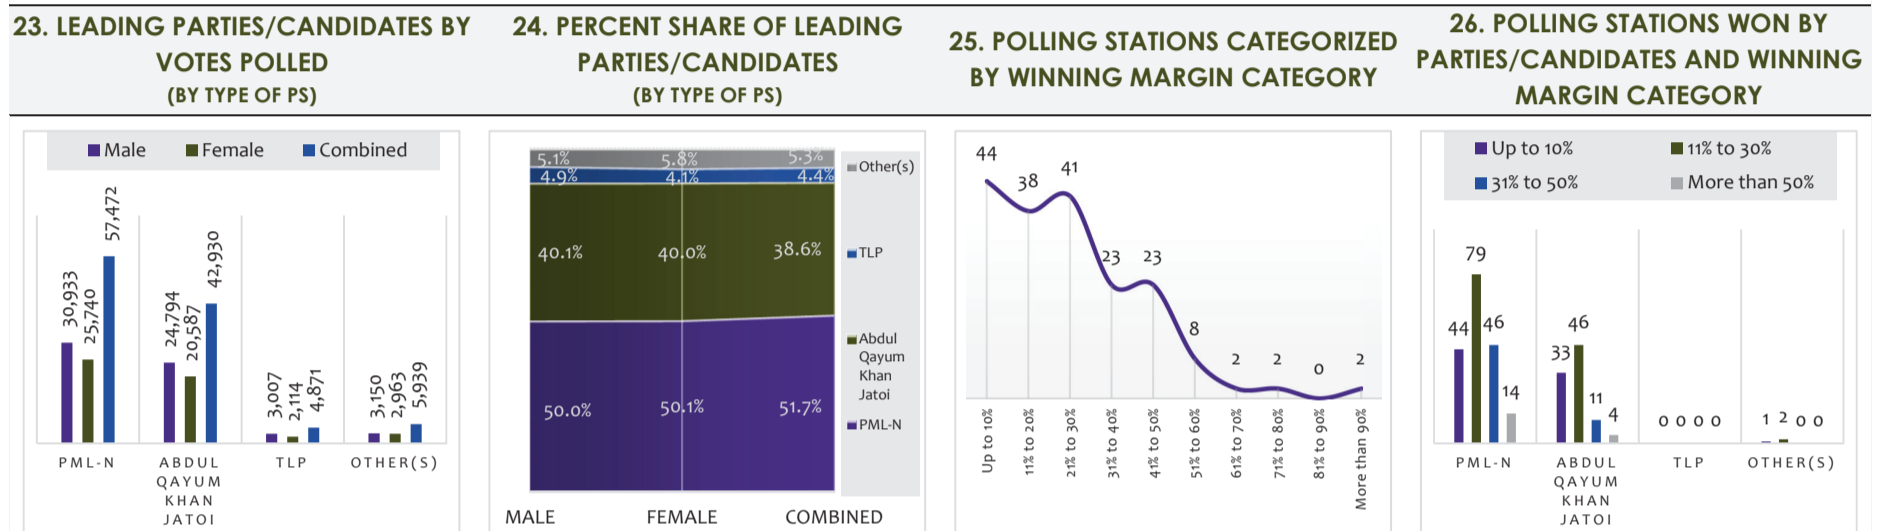

NA-178

Muzaffargarh-IV

Demographic Composition

Predominantly Rural

Population	Registered Voters	Rank by Voters
876,715	428,612	199
Polling Stations	Polling Booths	Candidates
281	818	10
Votes Polled	Turnout	Rank by Turnout
233,059	54.4%	61
Winner	Winner Party	Win Category
Aamir Talal Khan	PML-N	One Way Race

1. VOTERS, POLLING STATIONS AND CANDIDATES: GENDER AND DEMOGRAPHIC DYNAMIC

2. VOTES POLLED AND TURNOUT: GENDER AND DEMOGRAPHIC DYNAMIC

2.1. OVERALL TRENDS

2.2. POLLING STATION-LEVEL TRENDS

3. TRENDS IN PARTY VOTE AND SEATS

3.1. OVERALL TRENDS

3.2. POLLING STATION-LEVEL TRENDS

4. MARGIN OF VICTORY (MOV), INVALID & POSTAL BALLOTS, COMPARATIVE VOTES POLLED AND RESULTS

4.1. INVALID VOTES: POLLING STATION LEVEL TRENDS

4.2. LEVEL OF REPRESENTATION, POSTAL BALLOTS & INVALID VOTES: CONSTITUENCY LEVEL TRENDS