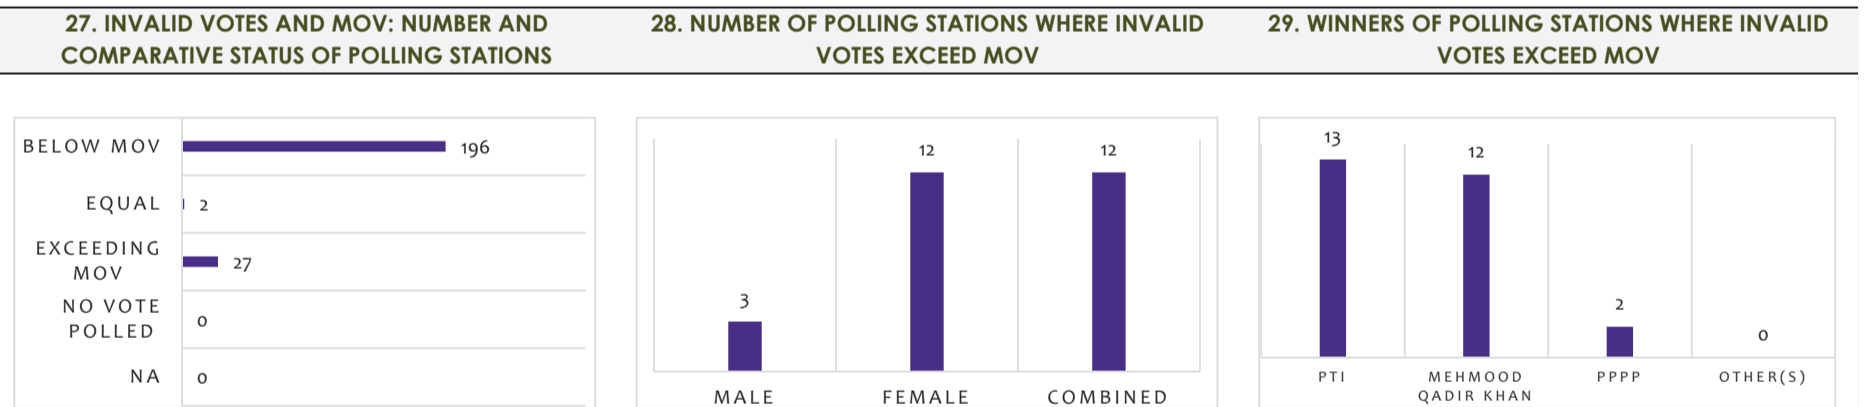

13. VOTES POLLED IN URBAN AND RURAL AREAS (BY POLLING STATION TYPE) 14. TURNOUT URBAN AND RURAL AREAS (BY POLLING STATION TYPE)

2.2. POLLING STATION-LEVEL TRENDS

15. VOTES POLLED (BY POLLING STATION TYPE AND GENDER) 16. TURNOUT (BY POLLING STATION TYPE AND GENDER) 17. DISTRIBUTION OF POLLING STATIONS (BY TURNOUT CATEGORY & TYPE) 18. NUMBER OF PS IN HIGHEST AND LOWEST TURNOUT CATEGORY (BY TYPE OF PS AND DEMOGRAPHIC CATEGORY)

3. TRENDS IN PARTY VOTE AND SEATS

3.1. OVERALL TRENDS

3.2. POLLING STATION-LEVEL TRENDS

4. MARGIN OF VICTORY (MOV), INVALID & POSTAL BALLOTS, COMPARATIVE VOTES POLLED AND RESULTS

4.1. INVALID VOTES: POLLING STATION LEVEL TRENDS

4.2. LEVEL OF REPRESENTATION, POSTAL BALLOTS & INVALID VOTES: CONSTITUENCY LEVEL TRENDS

4.3. FORM 45 TO FORM 49: COMPARATIVE VOTES POLLED AND CANDIDATE VOTES