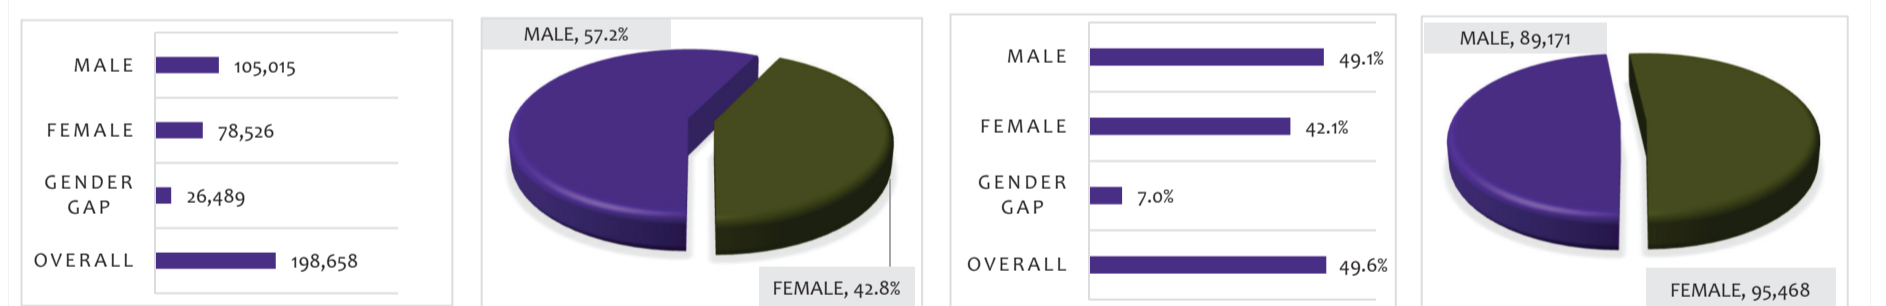

POLLING STATIONS AND BOOTHS (AS PER THE POLLING SCHEME) CANDIDATES BY GENDER AND AFFILIATION

5. NUMBER OF POLLING STATIONS (BY TYPE) 6. NUMBER OF POLLING BOOTHS (BY GENDER) 7. CANDIDATES BY GENDER 8. NUMBER OF CANDIDATES (BY PARTY AFFILIATION AND GENDER)

2. VOTES POLLED AND TURNOUT: GENDER AND DEMOGRAPHIC DYNAMIC

2.1. OVERALL TRENDS

9. VOTES POLLED: TOTAL, GENDERWISE & GENDER GAP 10. GENDER SHARE IN VOTES POLLED 11. TURNOUT: OVERALL, & GENDERWISE 12. VALID VOTES POLLED (BY GENDER OF CANDIDATES)