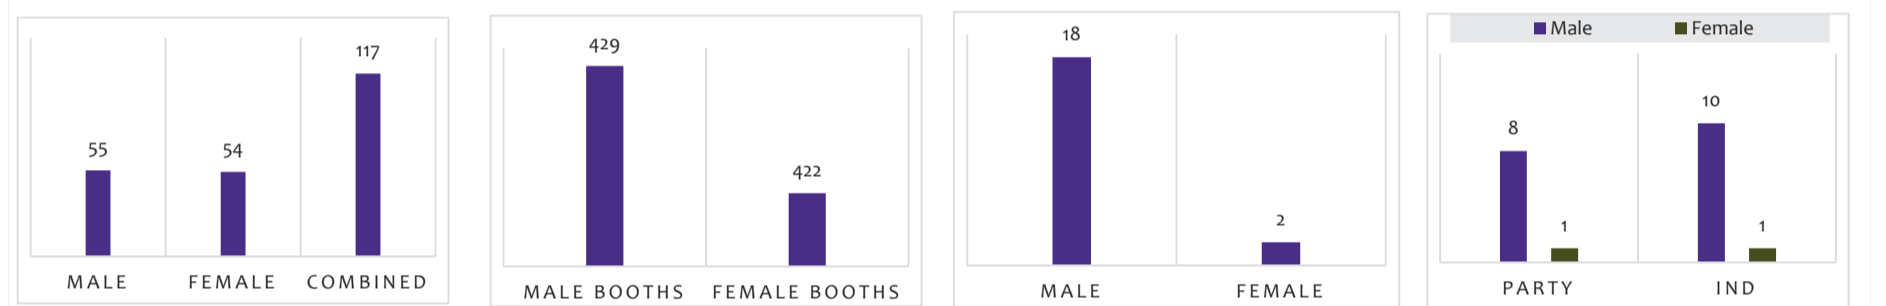

POLLING STATIONS AND BOOTHS (AS PER THE POLLING SCHEME) CANDIDATES BY GENDER AND AFFILIATION

5. NUMBER OF POLLING STATIONS (BY TYPE) 6. NUMBER OF POLLING BOOTHS (BY GENDER) 7. CANDIDATES BY GENDER 8. NUMBER OF CANDIDATES (BY PARTY AFFILIATION AND GENDER)