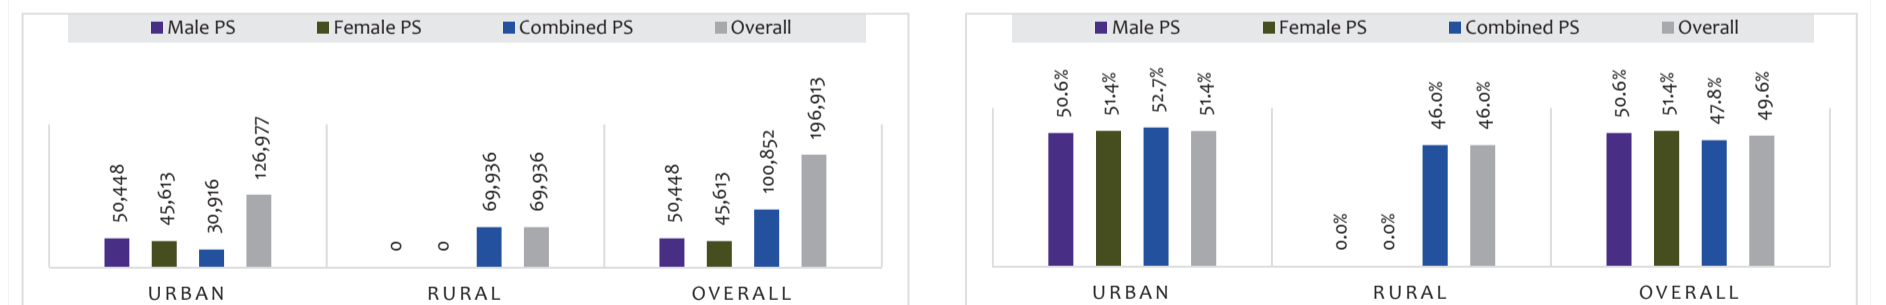

13. VOTES POLLED IN URBAN AND RURAL AREAS (BY POLLING STATION TYPE) 14. TURNOUT URBAN AND RURAL AREAS (BY POLLING STATION TYPE)