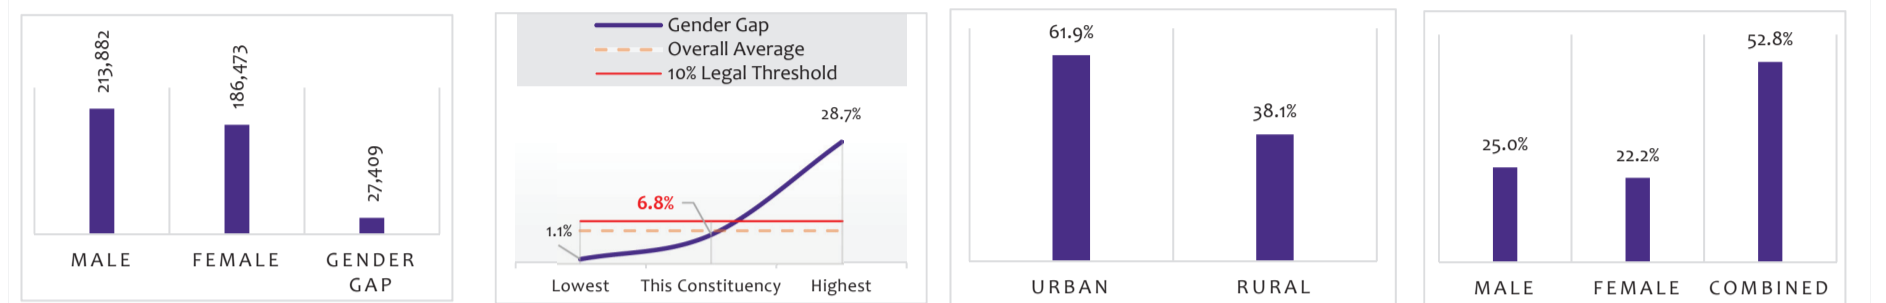

NA-185

Dera Ghazi Khan-II

Demographic Composition

Majority Urban

Population	Registered Voters	Rank by Voters
CBD	400,355	217
Polling Stations	Polling Booths	Candidates
226	851	20
Votes Polled	Turnout	Rank by Turnout
198,658	49.6%	131
Winner	Winner Party	Win Category
Zartaj Gul	PTI	One Way Race

1. VOTERS, POLLING STATIONS AND CANDIDATES: GENDER AND DEMOGRAPHIC DYNAMIC

1. REGISTERED VOTERS & GENDER GAP 2. CONSTITUENCY GENDER GAP, OVERALL & LEGAL THRESHOLD 3. URBAN/RURAL DISTRIBUTION OF REGISTERED VOTERS 4. DISTRIBUTION OF VOTERS (BY PS TYPE)