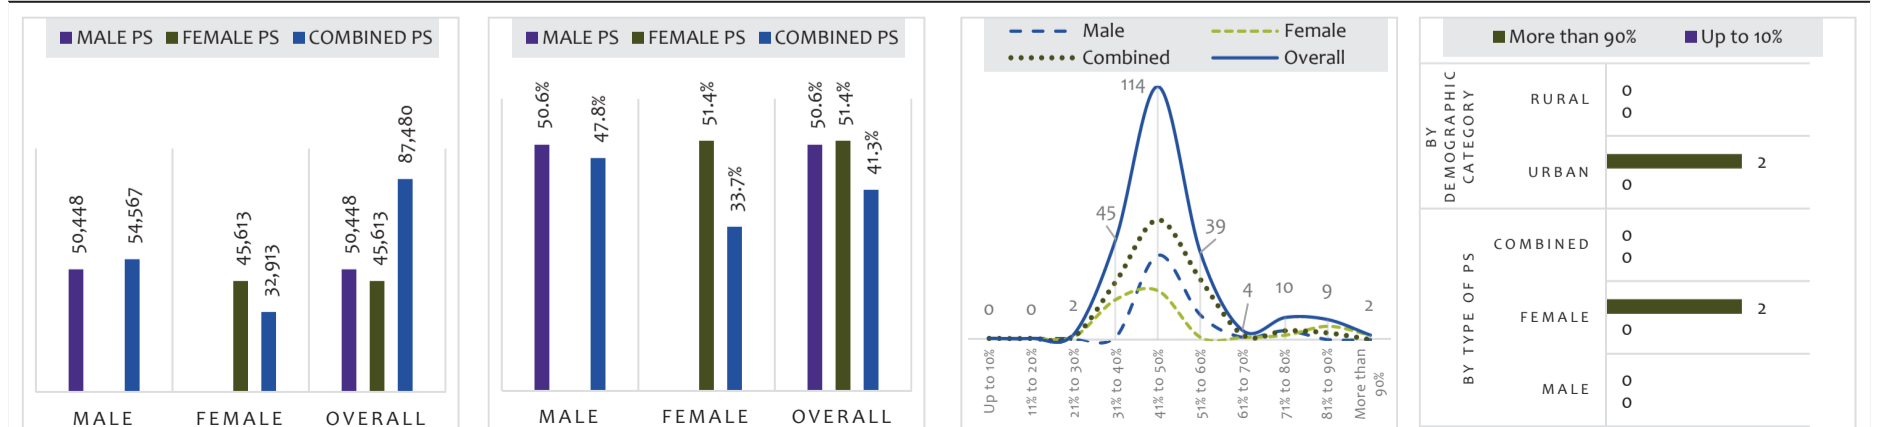

2.2. POLLING STATION-LEVEL TRENDS

15. VOTES POLLED (BY POLLING STATION TYPE AND GENDER) 16. TURNOUT (BY POLLING STATION TYPE AND GENDER) 17. DISTRIBUTION OF POLLING STATIONS (BY TURNOUT CATEGORY & TYPE) 18. NUMBER OF PS IN HIGHEST AND LOWEST TURNOUT CATEGORY (BY TYPE OF PS AND DEMOGRAPHIC CATEGORY)