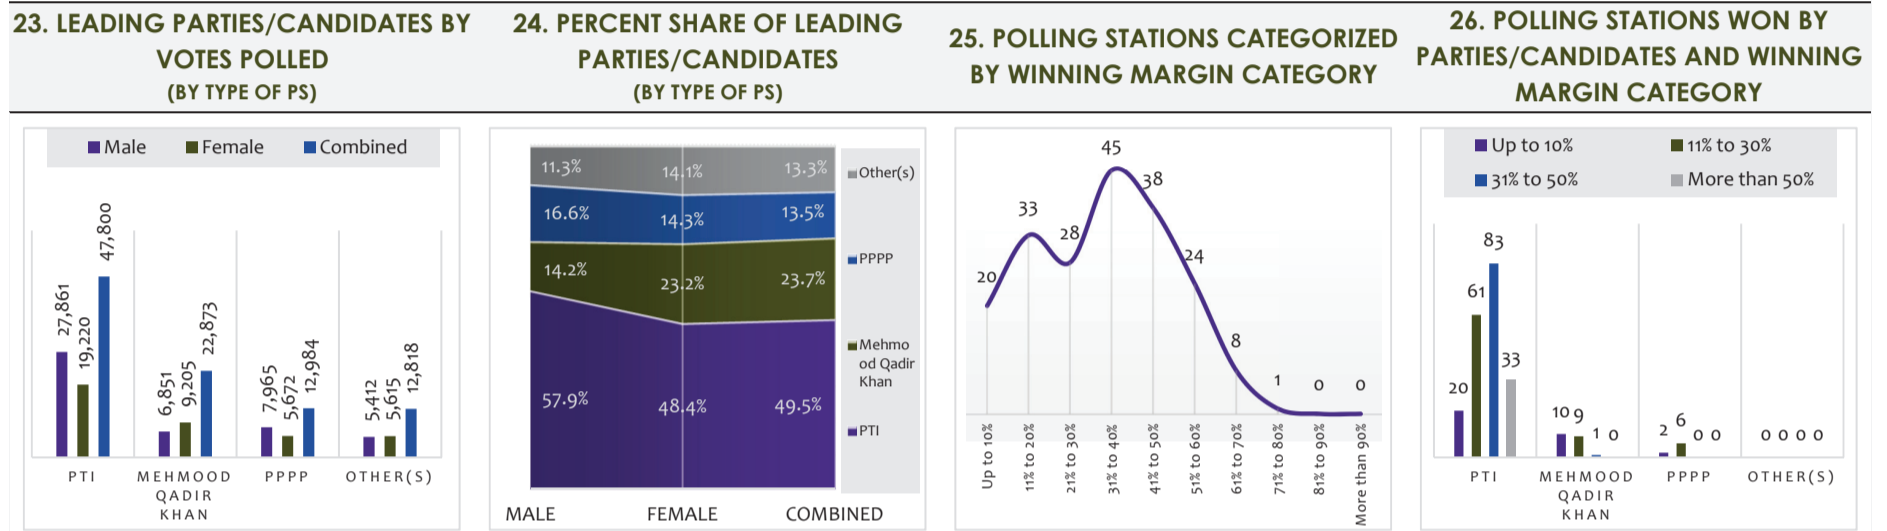

2. VOTES POLLED AND TURNOUT: GENDER AND DEMOGRAPHIC DYNAMIC

2.1. OVERALL TRENDS

9. VOTES POLLED: TOTAL, GENDERWISE & GENDER GAP 10. GENDER SHARE IN VOTES POLLED 11. TURNOUT: OVERALL, & GENDERWISE 12. VALID VOTES POLLED (BY GENDER OF CANDIDATES)

13. VOTES POLLED IN URBAN AND RURAL AREAS (BY POLLING STATION TYPE) 14. TURNOUT URBAN AND RURAL AREAS (BY POLLING STATION TYPE)

2.2. POLLING STATION-LEVEL TRENDS

15. VOTES POLLED (BY POLLING STATION TYPE AND GENDER) 16. TURNOUT (BY POLLING STATION TYPE AND GENDER) 17. DISTRIBUTION OF POLLING STATIONS (BY TURNOUT CATEGORY & TYPE) 18. NUMBER OF PS IN HIGHEST AND LOWEST TURNOUT CATEGORY (BY TYPE OF PS AND DEMOGRAPHIC CATEGORY)

3. TRENDS IN PARTY VOTE AND SEATS

3.1. OVERALL TRENDS

3.2. POLLING STATION-LEVEL TRENDS

4. MARGIN OF VICTORY (MOV), INVALID & POSTAL BALLOTS, COMPARATIVE VOTES POLLED AND RESULTS

4.1. INVALID VOTES: POLLING STATION LEVEL TRENDS