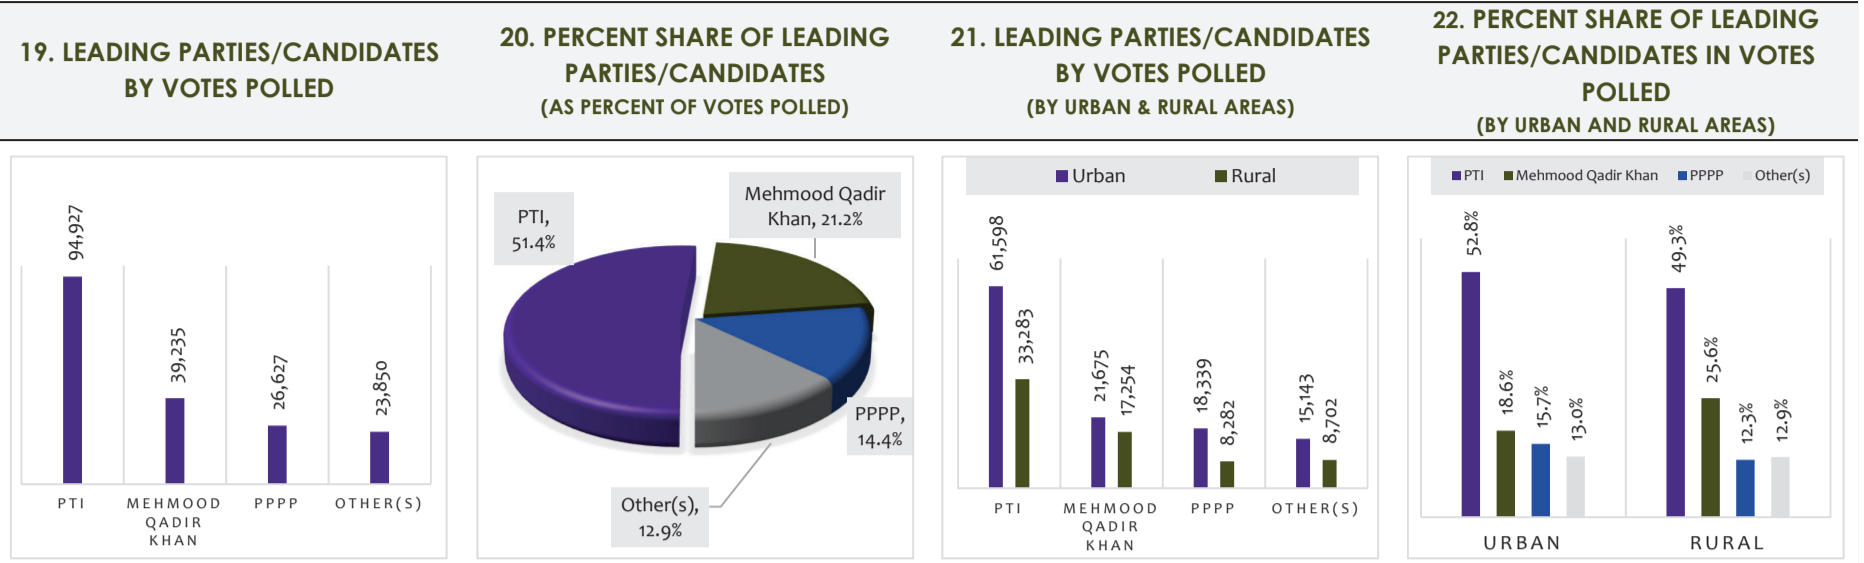

2. VOTES POLLED AND TURNOUT: GENDER AND DEMOGRAPHIC DYNAMIC

2.1. OVERALL TRENDS

9. VOTES POLLED: TOTAL, GENDERWISE & GENDER GAP 10. GENDER SHARE IN VOTES POLLED 11. TURNOUT: OVERALL, & GENDERWISE 12. VALID VOTES POLLED (BY GENDER OF CANDIDATES)

13. VOTES POLLED IN URBAN AND RURAL AREAS (BY POLLING STATION TYPE) 14. TURNOUT URBAN AND RURAL AREAS (BY POLLING STATION TYPE)

2.2. POLLING STATION-LEVEL TRENDS

15. VOTES POLLED (BY POLLING STATION TYPE AND GENDER) 16. TURNOUT (BY POLLING STATION TYPE AND GENDER) 17. DISTRIBUTION OF POLLING STATIONS (BY TURNOUT CATEGORY & TYPE) 18. NUMBER OF PS IN HIGHEST AND LOWEST TURNOUT CATEGORY (BY TYPE OF PS AND DEMOGRAPHIC CATEGORY)

3. TRENDS IN PARTY VOTE AND SEATS

3.1. OVERALL TRENDS

3.2. POLLING STATION-LEVEL TRENDS

4. MARGIN OF VICTORY (MOV), INVALID & POSTAL BALLOTS, COMPARATIVE VOTES POLLED AND RESULTS

4.1. INVALID VOTES: POLLING STATION LEVEL TRENDS