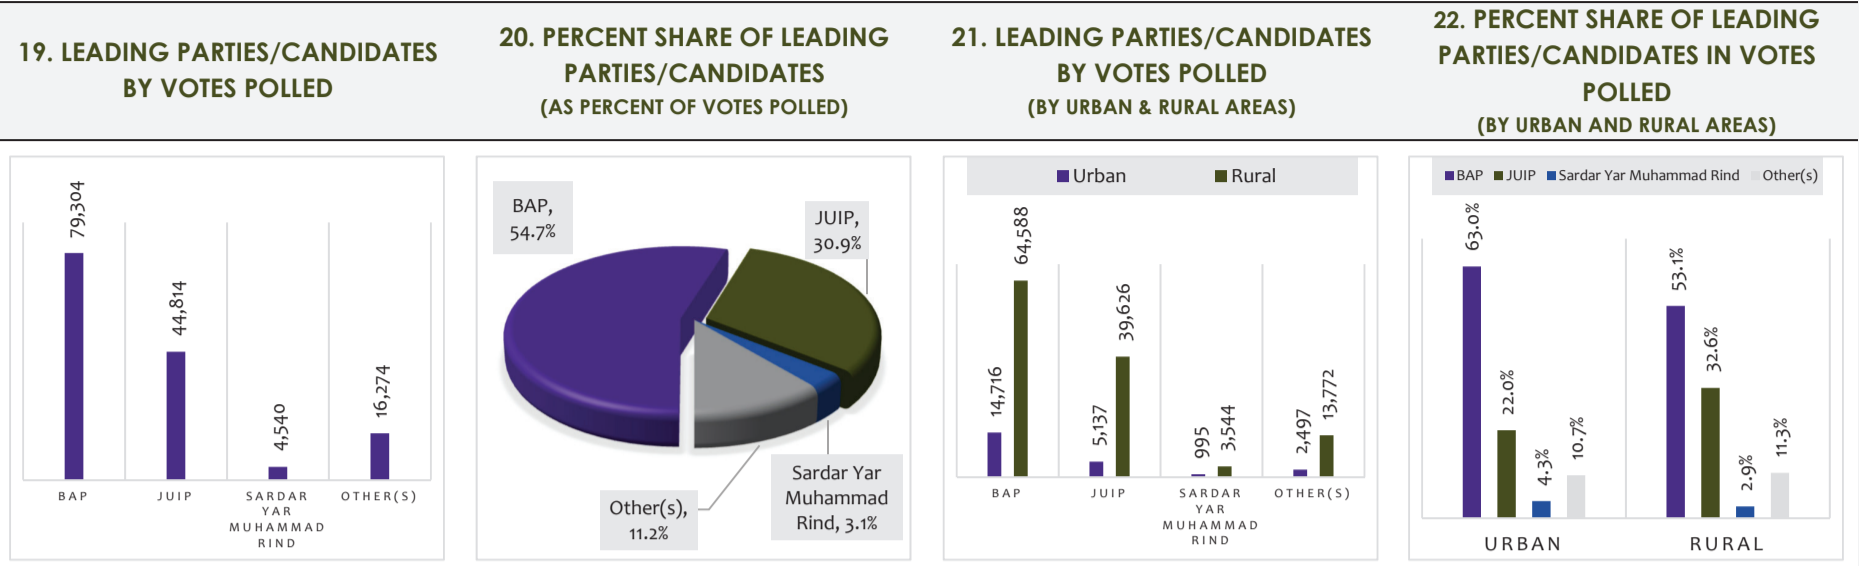

NA-254

Jhal Magsi-cum-Kachhi-cum-Nasirabad

Demographic Composition

Predominantly Rural

Population	Registered Voters	Rank by Voters
CBD	324,739	247
Polling Stations	Polling Booths	Candidates
368	1,114	27
Votes Polled	Turnout	Rank by Turnout
152,683	47.0%	153
Winner	Winner Party	Win Category
Khalid Hussain Magsi	BAP	One Way Race

1. VOTERS, POLLING STATIONS AND CANDIDATES: GENDER AND DEMOGRAPHIC DYNAMIC

2. VOTES POLLED AND TURNOUT: GENDER AND DEMOGRAPHIC DYNAMIC

3. TRENDS IN PARTY VOTE AND SEATS

3.1. OVERALL TRENDS

3.2. POLLING STATION-LEVEL TRENDS

4. MARGIN OF VICTORY (MOV), INVALID & POSTAL BALLOTS, COMPARATIVE VOTES POLLED AND RESULTS

4.1. INVALID VOTES: POLLING STATION LEVEL TRENDS

4.2. LEVEL OF REPRESENTATION, POSTAL BALLOTS & INVALID VOTES: CONSTITUENCY LEVEL TRENDS