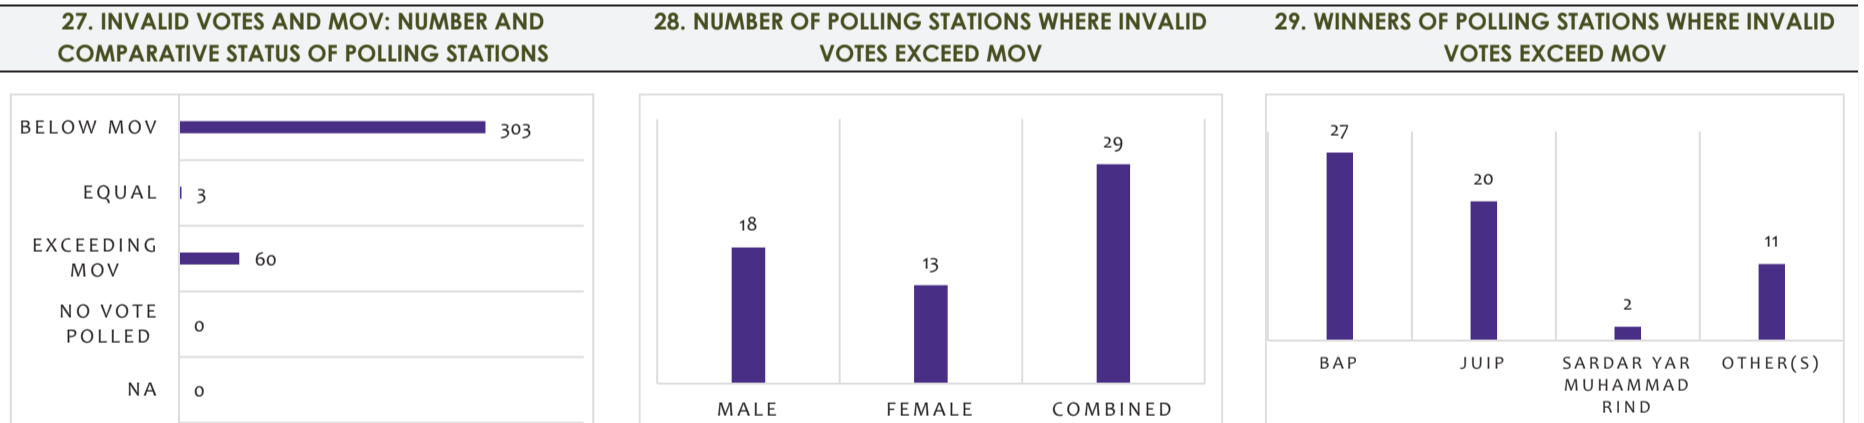

1. VOTERS, POLLING STATIONS AND CANDIDATES: GENDER AND DEMOGRAPHIC DYNAMIC

2. VOTES POLLED AND TURNOUT: GENDER AND DEMOGRAPHIC DYNAMIC

3. TRENDS IN PARTY VOTE AND SEATS

3.1. OVERALL TRENDS

3.2. POLLING STATION-LEVEL TRENDS

4. MARGIN OF VICTORY (MOV), INVALID & POSTAL BALLOTS, COMPARATIVE VOTES POLLED AND RESULTS

4.1. INVALID VOTES: POLLING STATION LEVEL TRENDS

4.2. LEVEL OF REPRESENTATION, POSTAL BALLOTS & INVALID VOTES: CONSTITUENCY LEVEL TRENDS