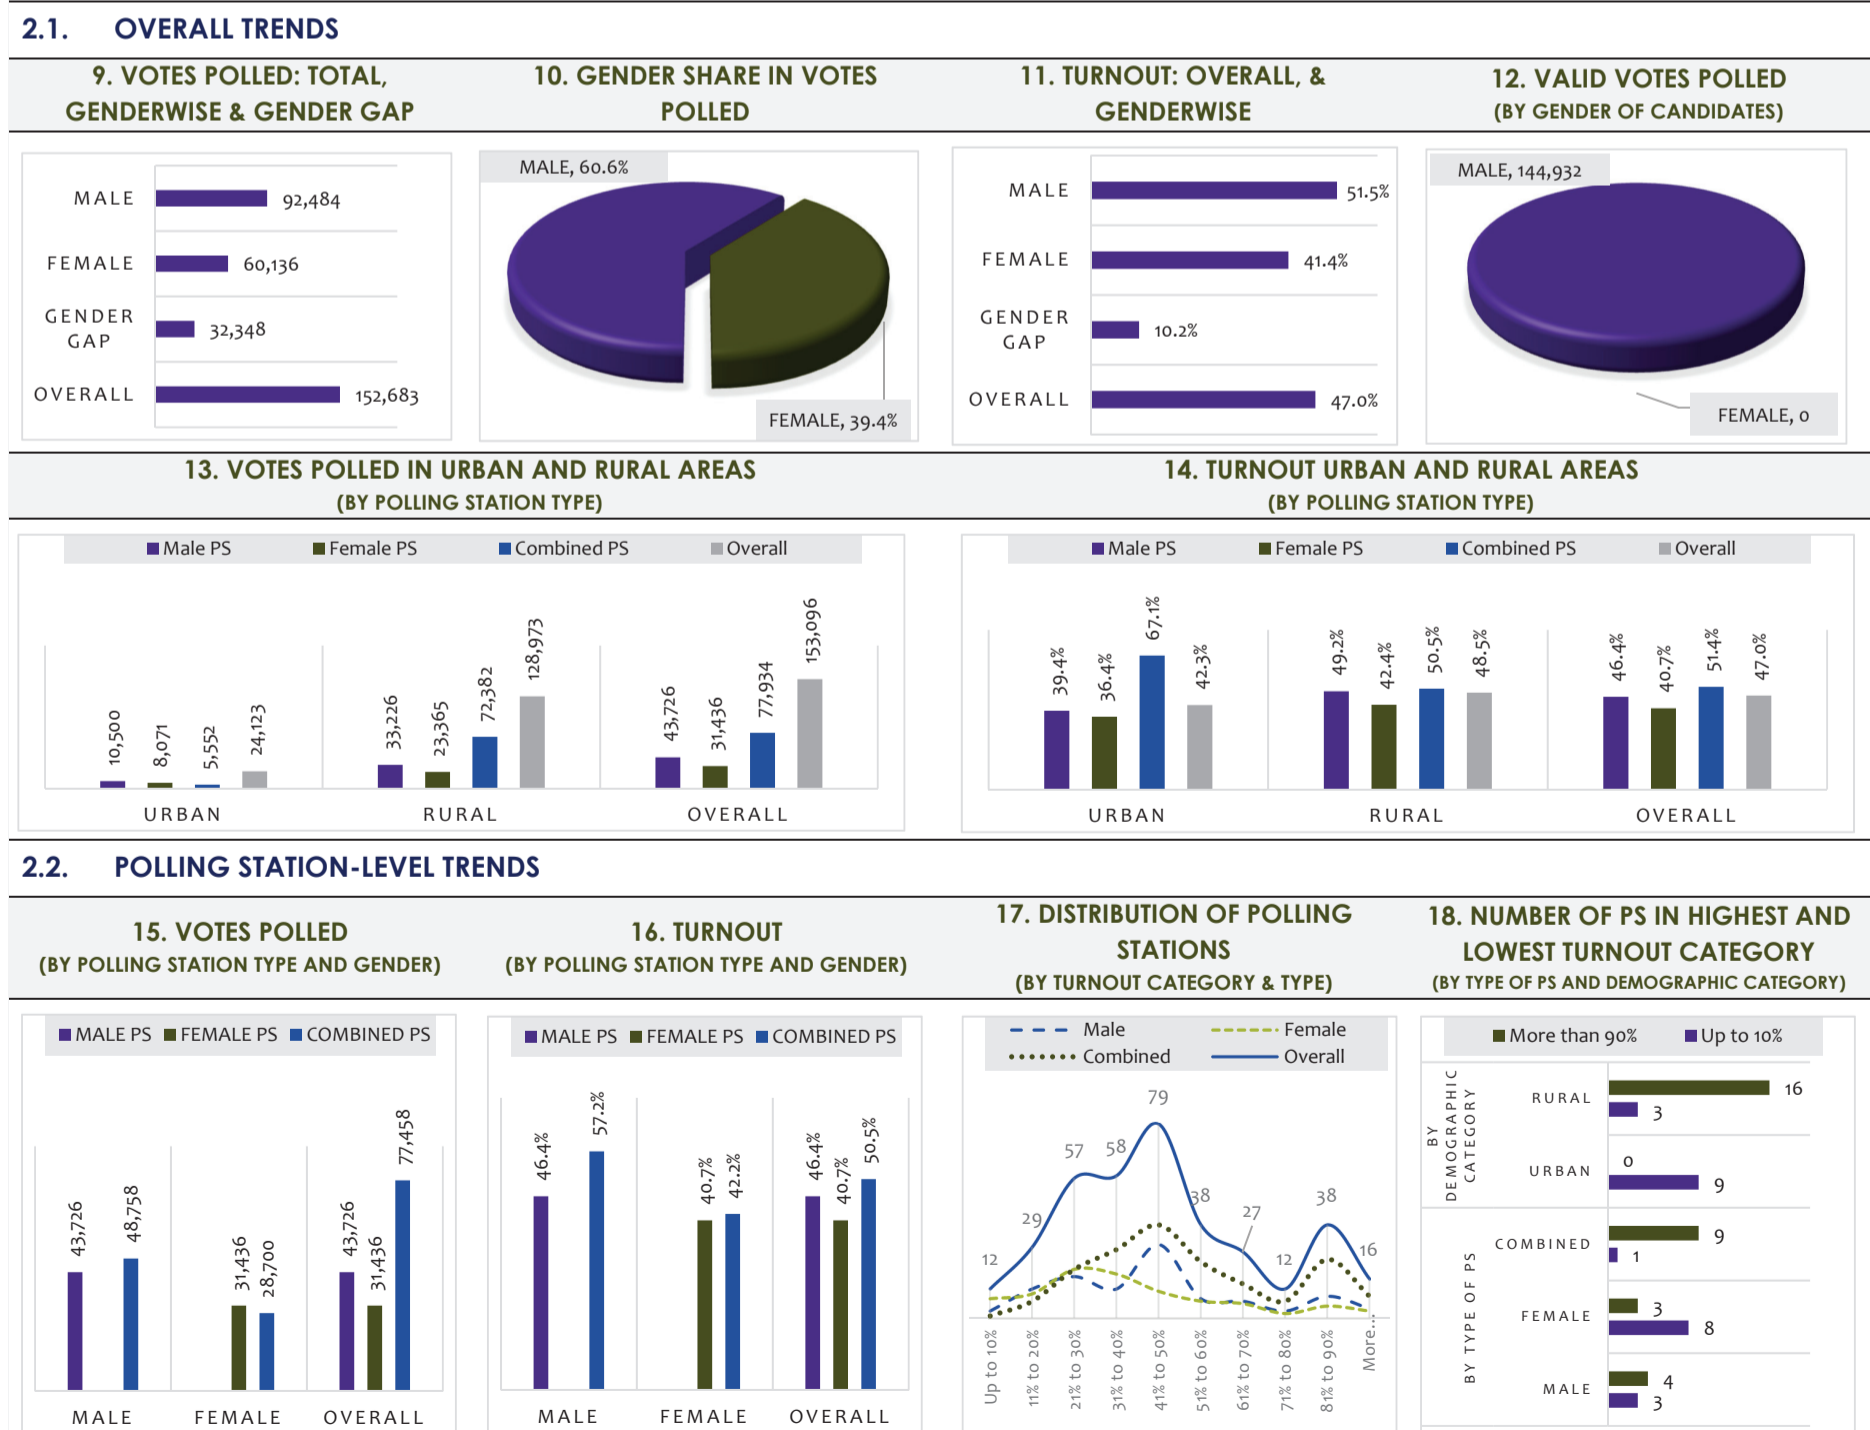

NA-254

Jhal Magsi-cum-Kachhi-cum-Nasirabad

Demographic Composition

Predominantly Rural

Population	Registered Voters	Rank by Voters
CBD	324,739	247
Polling Stations	Polling Booths	Candidates
368	1,114	27
Votes Polled	Turnout	Rank by Turnout
152,683	47.0%	153
Winner	Winner Party	Win Category
Khalid Hussain Magsi	BAP	One Way Race

1. VOTERS, POLLING STATIONS AND CANDIDATES: GENDER AND DEMOGRAPHIC DYNAMIC

2. VOTES POLLED AND TURNOUT: GENDER AND DEMOGRAPHIC DYNAMIC

3. TRENDS IN PARTY VOTE AND SEATS

3.1. OVERALL TRENDS

3.2. POLLING STATION-LEVEL TRENDS

4. MARGIN OF VICTORY (MOV), INVALID & POSTAL BALLOTS, COMPARATIVE VOTES POLLED AND RESULTS

4.1. INVALID VOTES: POLLING STATION LEVEL TRENDS

4.2. LEVEL OF REPRESENTATION, POSTAL BALLOTS & INVALID VOTES: CONSTITUENCY LEVEL TRENDS