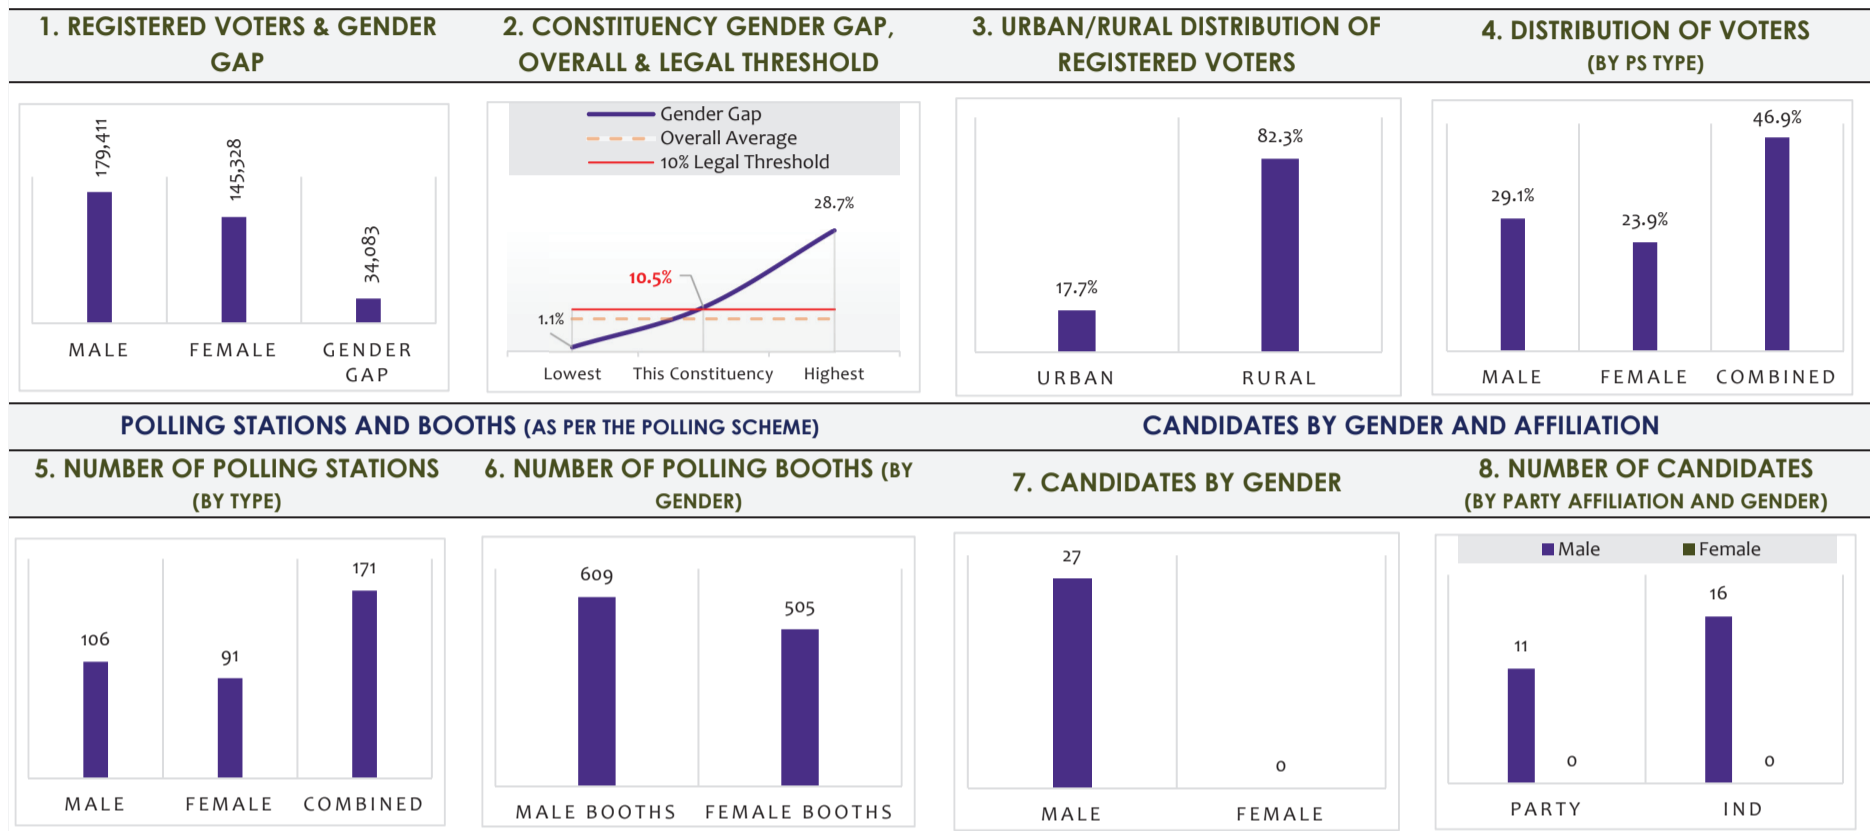

NA-254

Jhal Magsi-cum-Kachhi-cum-Nasirabad

Demographic Composition

Predominantly Rural

Population	Registered Voters	Rank by Voters
CBD	324,739	247
Polling Stations	Polling Booths	Candidates
368	1,114	27
Votes Polled	Turnout	Rank by Turnout
152,683	47.0%	153
Winner	Winner Party	Win Category
Khalid Hussain Magsi	BAP	One Way Race

1. VOTERS, POLLING STATIONS AND CANDIDATES: GENDER AND DEMOGRAPHIC DYNAMIC

2. VOTES POLLED AND TURNOUT: GENDER AND DEMOGRAPHIC DYNAMIC

3. TRENDS IN PARTY VOTE AND SEATS

3.1. OVERALL TRENDS

3.2. POLLING STATION-LEVEL TRENDS