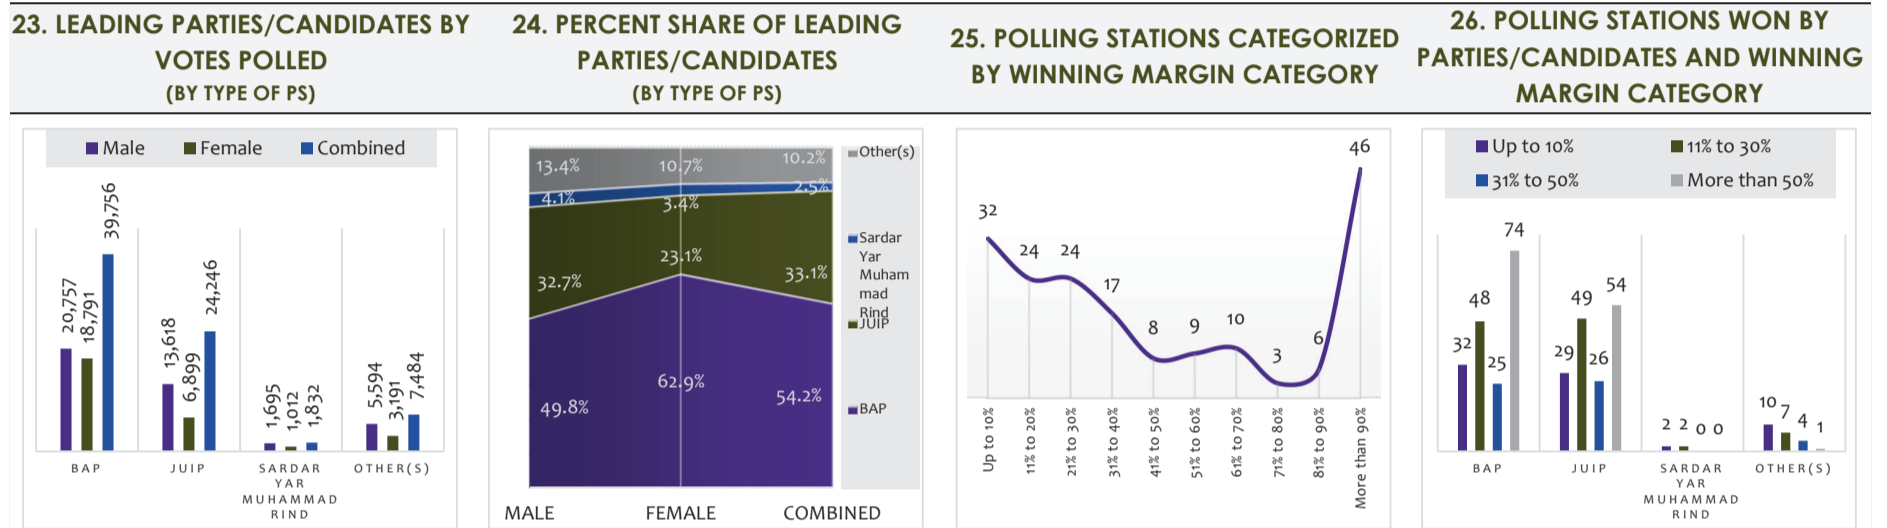

1. VOTERS, POLLING STATIONS AND CANDIDATES: GENDER AND DEMOGRAPHIC DYNAMIC

2. VOTES POLLED AND TURNOUT: GENDER AND DEMOGRAPHIC DYNAMIC

3. TRENDS IN PARTY VOTE AND SEATS

3.1. OVERALL TRENDS

3.2. POLLING STATION-LEVEL TRENDS

4. MARGIN OF VICTORY (MOV), INVALID & POSTAL BALLOTS, COMPARATIVE VOTES POLLED AND RESULTS

4.1. INVALID VOTES: POLLING STATION LEVEL TRENDS

4.2. LEVEL OF REPRESENTATION, POSTAL BALLOTS & INVALID VOTES: CONSTITUENCY LEVEL TRENDS